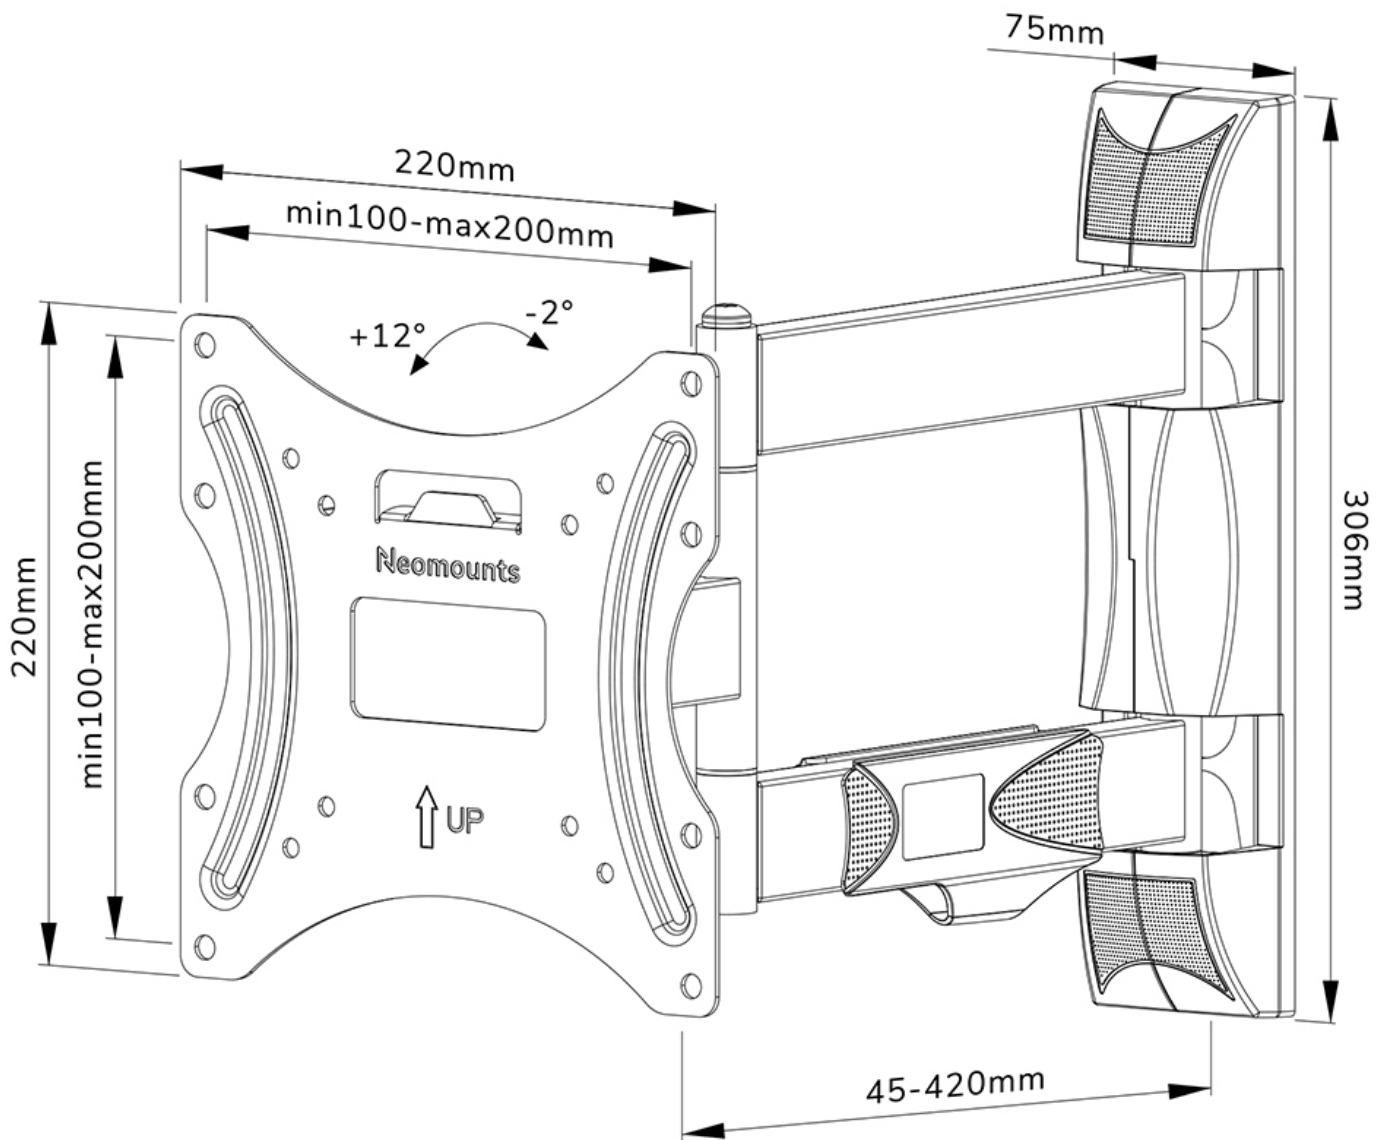

WL40-550BL12

NEOMOUNTS TV WALL MOUNT

Neomounts